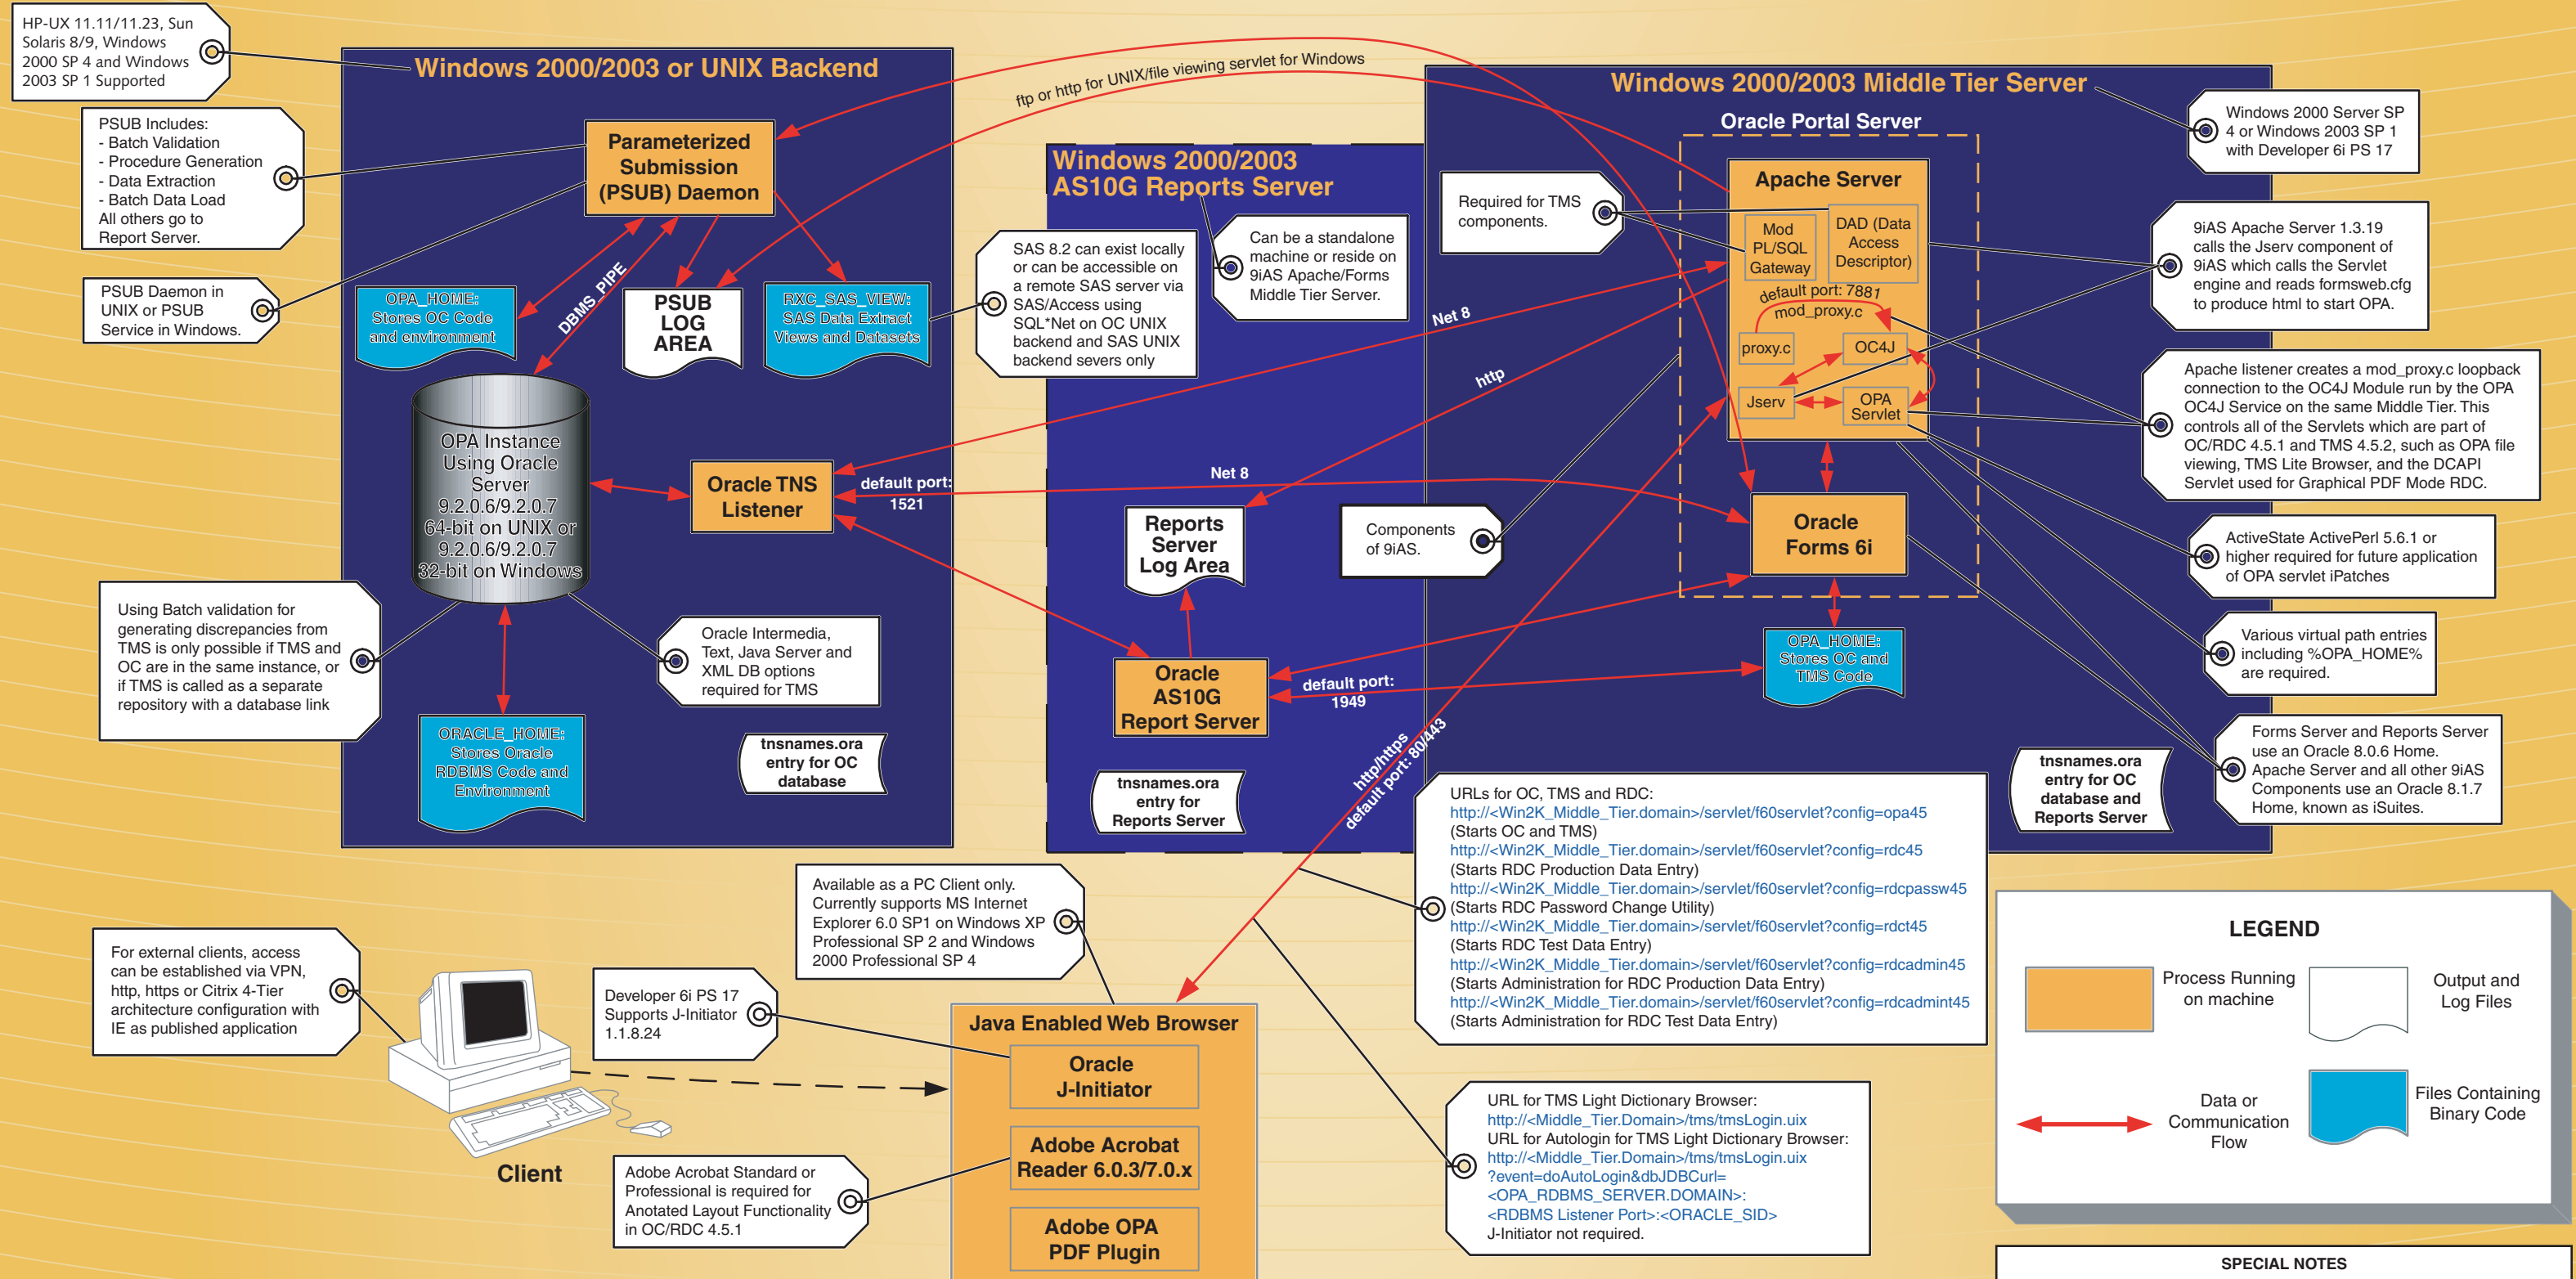

OC/RDC 4.5.1, TMS 4.5.2 3-Tier Configuration

Get Global OC Done. Right.

US Headquarters 1173 Second Ave STE A PMB 181 New York NY 10021 USA • Phone 888.737.8819 • Fax 212.208.4618 • Pager 888.463.4751 • Web <http://www.clinicalserver.com>